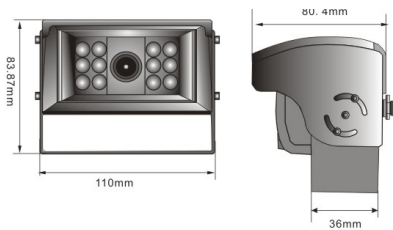

FarmersEYE - Helping You See Better!

Wired Cameras Specifications

Standard Camera

Features (Model: FI-SCam)

- 120 ° camera
- Waterproof and weather resistant housing
- Night vision - IR distance 22m/70feet
- 26 infrared LED lights

Heated Camera

Features (Model: FI-HCam)

- Heated (prevents fogging)
- 120 ° camera
- Waterproof and weather resistant housing
- Night vision - IR distance 10m/732feet
- 12 infrared LED lights

Side Mount Camera

Features (Model: FI-SMcam)

- Compact profile
- 120 ° camera
- Waterproof and weather resistant housing
- Night vision - IR distance 5m/16feet
- 5 infrared LED lights
- Made for side mounting applications