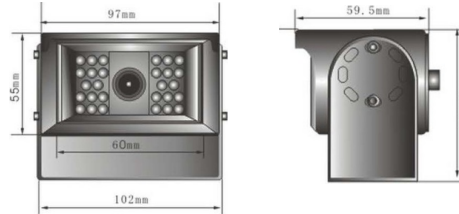

FarmersEYE - Helping You See Better!

Wired Cameras Specifications

Standard Camera

Features (Model: FI-SCam)

- 120 ° camera
- Waterproof and weather resistant housing
- Night vision - IR distance 22m/70feet
- 26 infrared LED lights

Heated Camera

Features (Model: FI-HCam)

- Heated (prevents fogging)
- 120 ° camera
- Waterproof and weather resistant housing
- Night vision - IR distance 10m/732feet
- 12 infrared LED lights

Side Mount Camera

Features (Model: FI-SMcam)

- Compact profile
- 120 ° camera
- Waterproof and weather resistant housing
- Night vision - IR distance 5m/16feet
- 5 infrared LED lights
- Made for side mounting applications